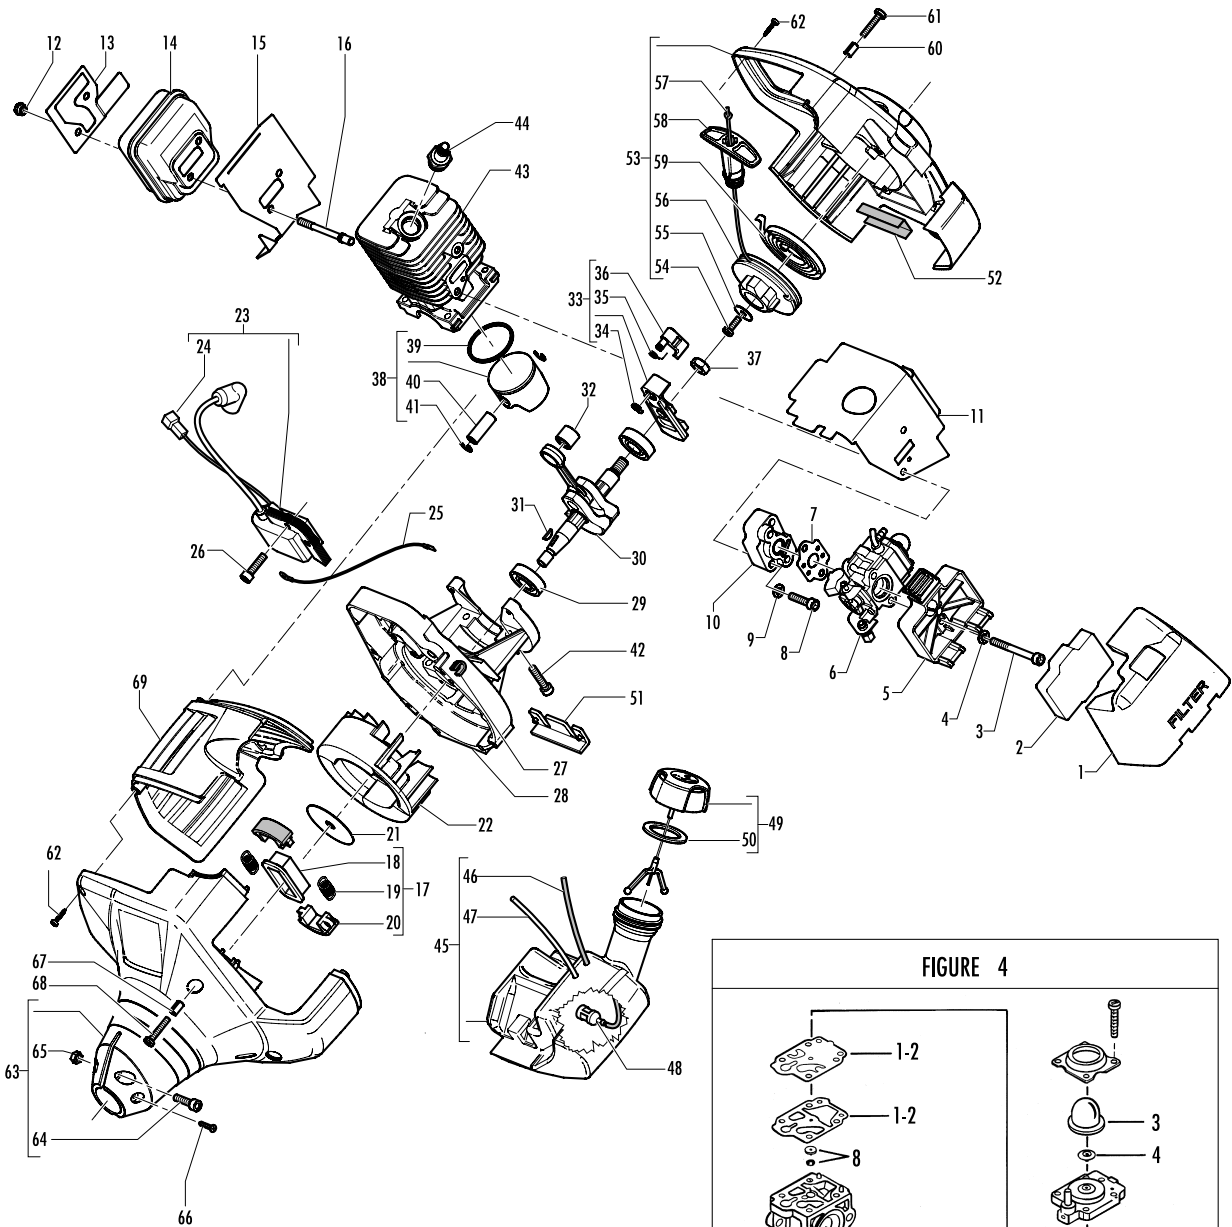

FIGURE 4

brand	PARTNER

date	FEB/04	SHEET 3/4

Model	Prefix
T 300	01

Product number
953900509

FIGURE 3