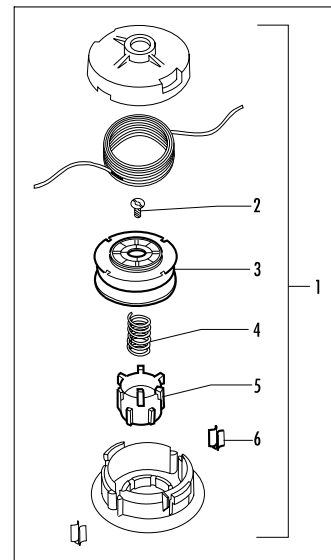

brand	PARTNER

date	FEB/04	SHEET 1/4

Model	Prefix
T 300	01

Product number
953900509

FIGURE 2