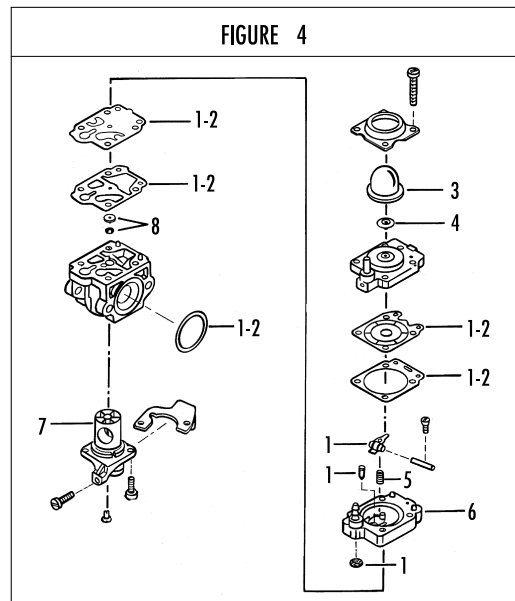

brand	PARTNER

date	FEB/04	SHEET 3/4

Model	Prefix
T 300	01

Product number
953900509

FIGURE 4